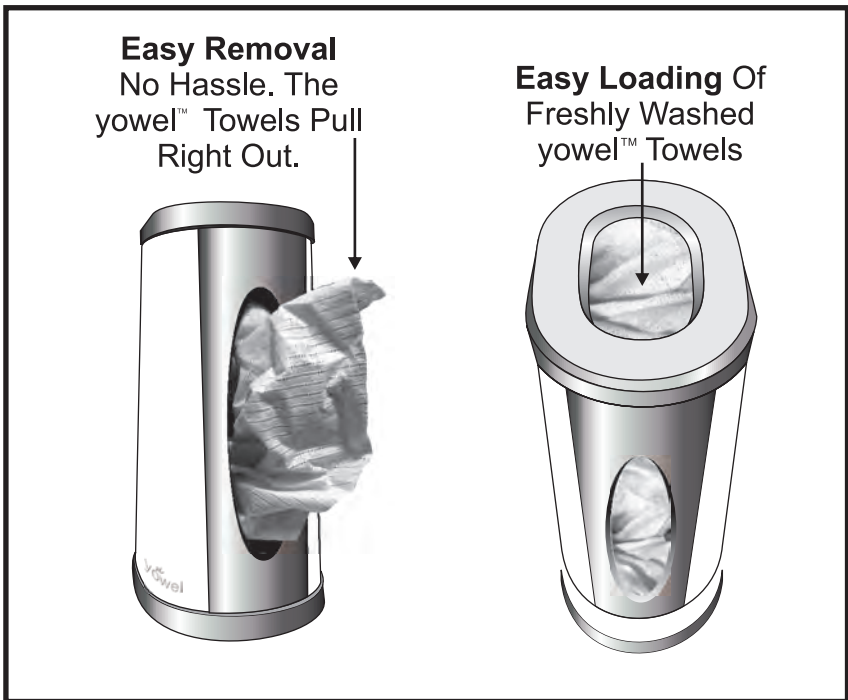

FEATURES & INSTRUCTIONS