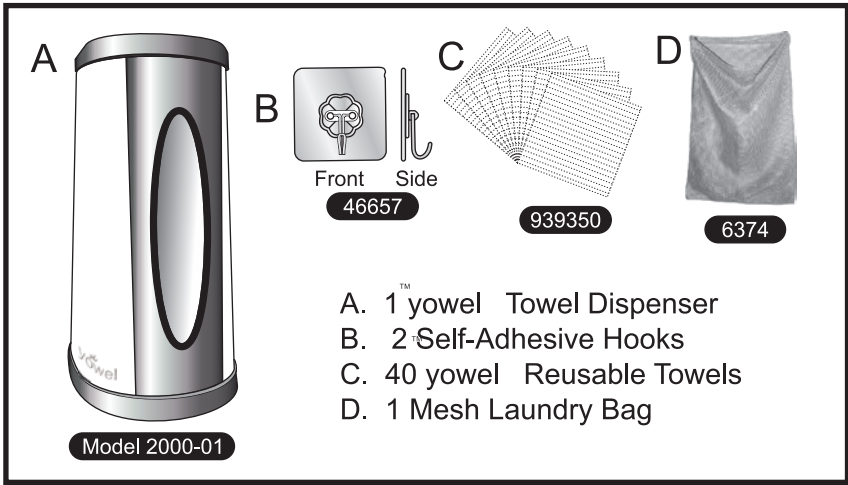

TABLE CONTENTS

Thank You.....	1
Important Safeguards.....	1
Contents of Package.....	2
Features & Instructions	2
Hook & Mesh Bag Installation	3
Helpful Information	3

IMPORTANT SAFEGUARDS

- Fully assemble before operating.
- Do not allow to be used as a toy. Not intended for use by children age 12 & under. To avoid injury or damage, do not allow children to place fingers or other objects into any openings. Please keep all parts & consumables associated with this product away from children such as mounting hardware & reusable towels which may be hazardous if swallowed.
- In order for this product to work effectively only use genuine yowel™ parts & accessories.

Questions or concerns? For assistance please go to yowel.com

CONTENTS OF PACKAGE

FEATURES & INSTRUCTIONS

HOOK & MESH BAG INSTALLATION

We recommend cleaning all surfaces to apply self-adhesive parts.

HELPFUL INFORMATION