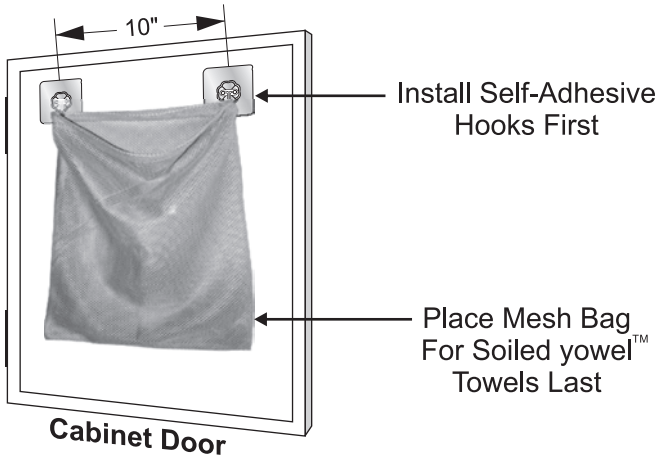

TABLE CONTENTS

Thank You.....	1
Important Safeguards.....	1
Contents of Package.....	2
Features & Instructions	2
Hook & Mesh Bag Installation	3
Helpful Information	3

IMPORTANT SAFEGUARDS

- Fully assemble before operating.
- Do not allow to be used as a toy. Not intended for use by children age 12 & under. To avoid injury or damage, do not allow children to place fingers or other objects into any openings. Please keep all parts & consumables associated with this product away from children such as mounting hardware & reusable towels which may be hazardous if swallowed.
- In order for this product to work effectively only use genuine yowel™ parts & accessories.

Questions or concerns? For assistance please go to yowel.com

CONTENTS OF PACKAGE

FEATURES & INSTRUCTIONS

HOOK & MESH BAG INSTALLATION

We recommend cleaning all surfaces to apply self-adhesive parts.

HELPFUL INFORMATION